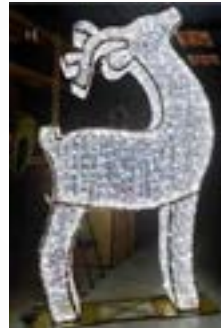

6' 3D Majestic Deer/R
List Price \$4,000
Sale Price \$2,800

5' 3D Snowflake w/mesh/T
List Price \$2,185
Sale Price \$1,530
7' 3D Snowflake w/mesh
List Price \$3,875
Sale Price \$2,725

5' 3D Star w/mesh/T
List Price \$1,750 **Sale Price \$1,225**
7' 3D Star w/mesh
List Price \$2,450 **Sale Price \$1,715**