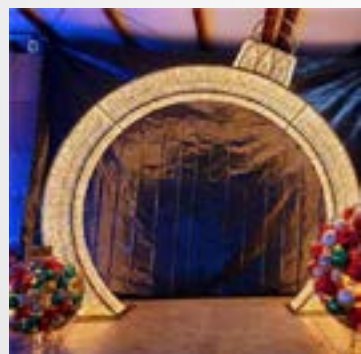

17' Monarch Arch/R
List Price $23,000
Sale Price $15,985