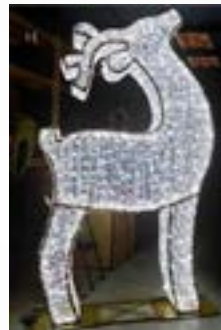

6' 3D Majestic Deer/R
List Price $4,000
Sale Price $2,800