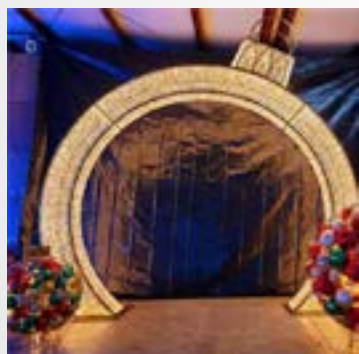

3-D Specials – While Supplies Last!

17' Monarch Arch/R
List Price $23,000
Sale Price $15,985