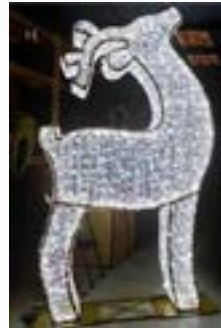

6' 3D Majestic Deer/R
List Price $4,000
Sale Price $2,800