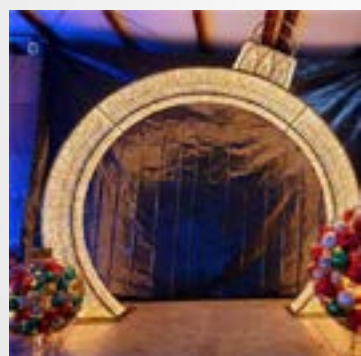

17' Monarch Arch/R
List Price $23,000
Sale Price $15,985